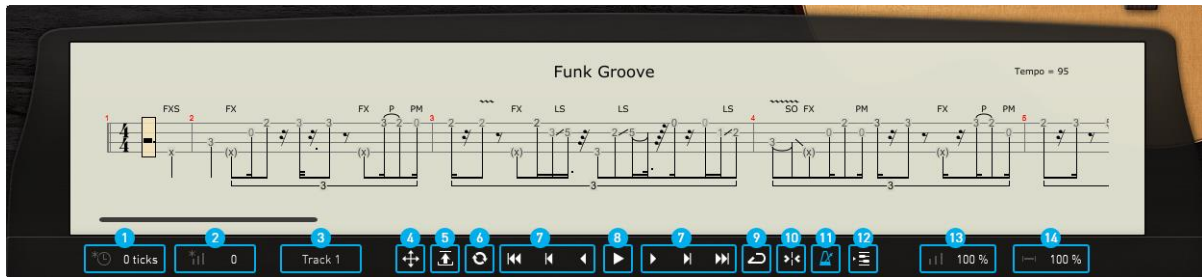

1 Tab Player Panel

1.1 Overview of Tab Panel

1.	Swing
2.	Velocity Humanization
3.	Track Select
4.	Drag MIDI to Host
5.	Load Tab
6.	Reload Tab
7.	Go to...
8.	Play Toggle (Keyswitch A6)
9.	Loop Toggle
10.	Host Playback Toggle
11.	Sync Toggle
12.	Convert Current Measure to Riffer
13.	Velocity Proportion
14.	Tab Duration Proportion

Click the play button to play a tab. If loop toggle is on, tab will start over again when it reaches end, otherwise the tab will stop. A6 can toggle on tab play with high velocity and off with low velocity. Use keyswitch A6 to control tab play when exporting.